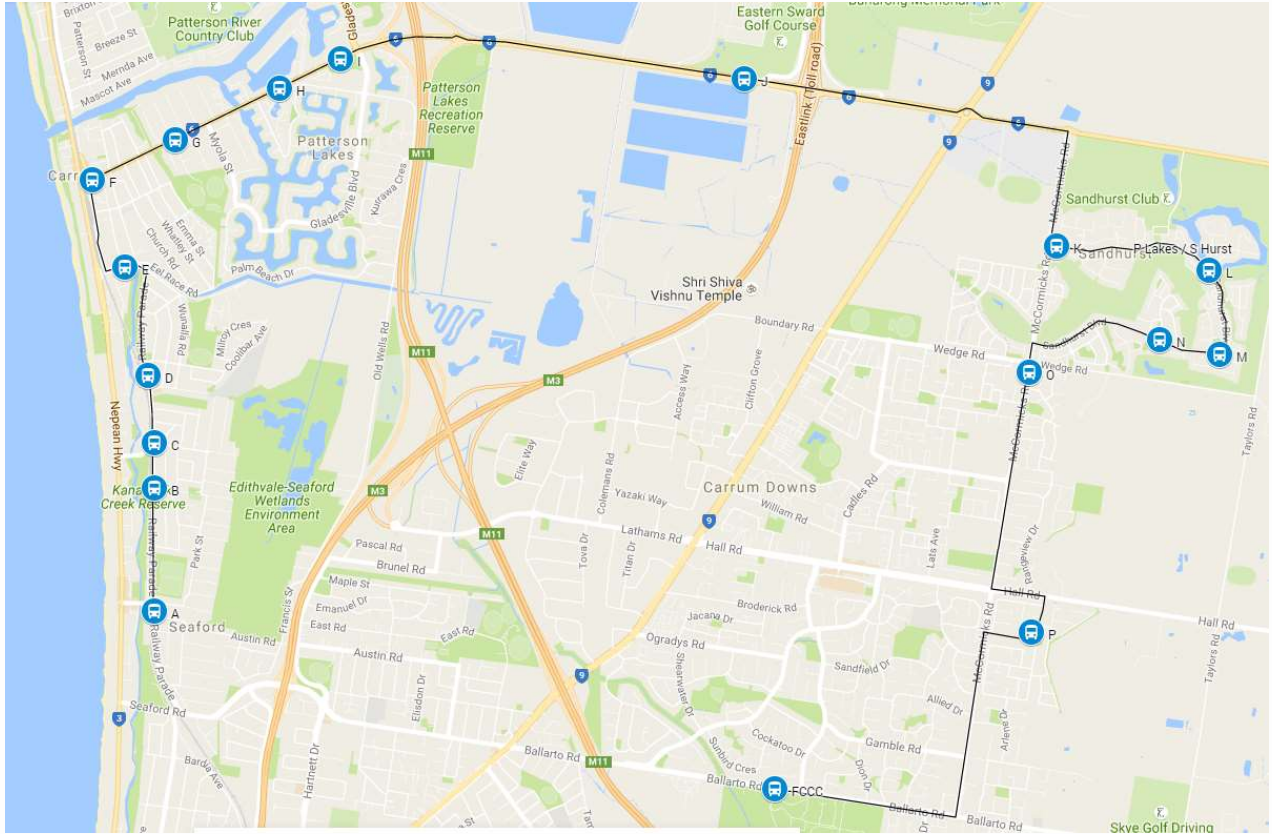

## 2017 Patterson Lakes / Sandhurst Bus Timetable

### Timetable

Map Reference	AM	PM	Location
Leave FCCC		3.30pm	
A	7.38am	3.45pm	Seaford Train Station (Railway Parade)
B	7.40am	3.47pm	Cnr Railway Parade and Selsey Street
C	7.42am	3.49m	Cnr Railway Parade and Armstrongs Road
D	7.44am	3.51pm	Railway Parade – Met Stop in front of shops between Coolibar Ave and Clovelly Pde
E	7.47am	3.54pm	Eel Race Road – Met stop near Kalimna Street
F	7.50am	3.57pm	Cnr Station Street and McLeod Road (Met Stop)
G	7.52am	3.59pm	Cnr McLeod Road and Graham Street (Met Stop)
H	7.54am	4.01pm	McLeod Road Met Stop (just past The Cove)
I	7.56am	4.03pm	McLeod Road Met Stop (at Lakeview Shopping

			Centre)
J	8.00am	4.07pm	CFA Training Ground Thompsons Rd
K	8.10am	4.17pm	Sandhurst Blvd (pull in parking bay btw McCormicks Rd and Barton Drive)
L	8.13am	4.20pm	Sandhurst Blvd (opp Mashie Tce near footbridge)
M	8.15am	4.22pm	Sandhurst Blvd (pull in parking bay after Cunningham Crt)
N	8.17am	4.24pm	Sandhurst Blvd (parking bay after Verdant Ave)
O	8.20am	4.27pm	Dampier Close
P	8.25am	4.32pm	Edinburgh Drive
Arrive at FCCC	8.35am		Gym Carpark

Please note:

Times listed above are departure times from each stop. Students are recommended to arrive 5 minutes earlier to ensure they do not miss the bus.

Current as at 28/11/2016