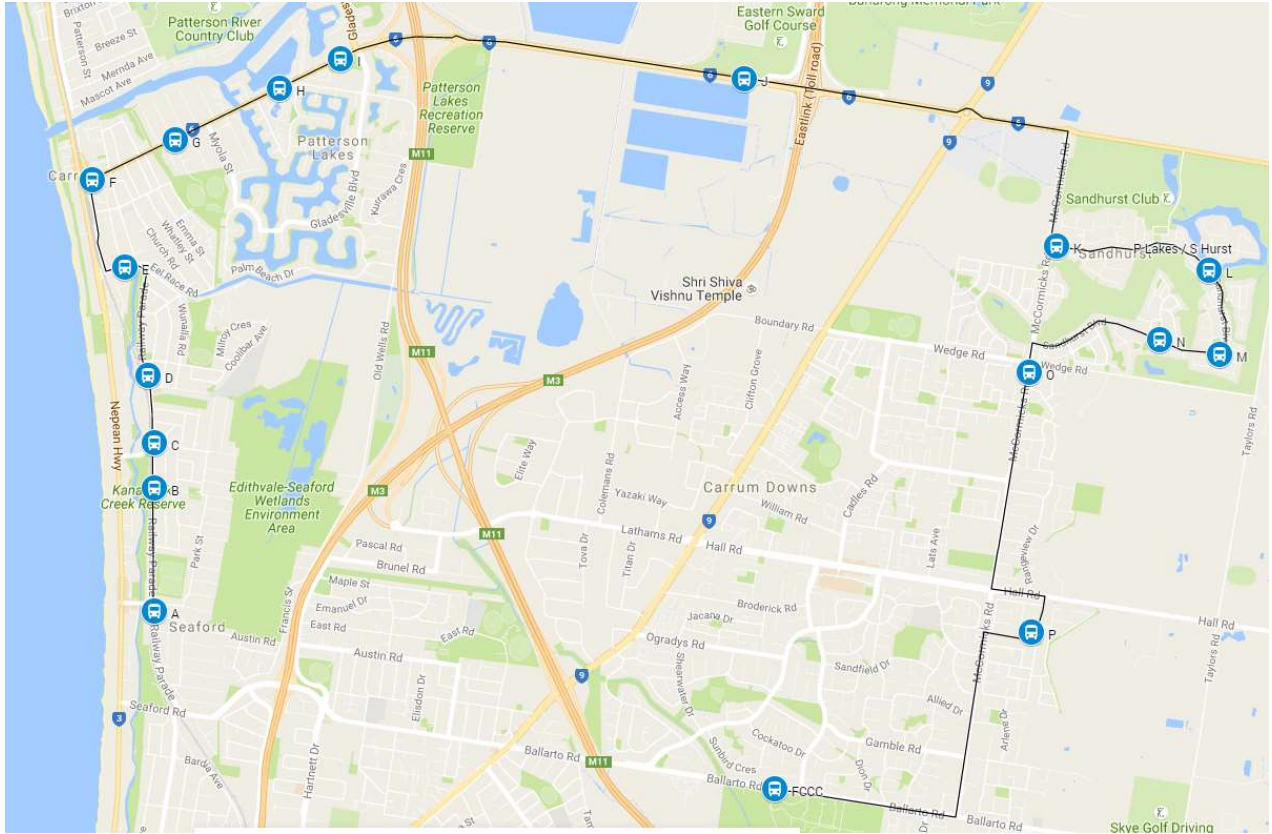

2017 Patterson Lakes / Sandhurst Bus Timetable

Timetable

Map Reference	AM	PM	Location
Leave FCCC		3.30pm	
A	7.38am	3.45pm	Seaford Train Station (Railway Parade)
B	7.40am	3.47pm	Cnr Railway Parade and Selsey Street
C	7.42am	3.49pm	Cnr Railway Parade and Armstrongs Road
D	7.44am	3.51pm	Railway Parade – Met Stop in front of shops between Coolibar Ave and Clovelly Pde
E	7.47am	3.54pm	Eel Race Road – Met stop near Kalimna Street
F	7.50am	3.57pm	Cnr Station Street and McLeod Road (Met Stop)
G	7.52am	3.59pm	Cnr McLeod Road and Graham Street (Met Stop)
H	7.54am	4.01pm	McLeod Road Met Stop (just past The Cove)
I	7.56am	4.03pm	McLeod Road Met Stop (at Lakeview Shopping

			Centre)
J	8.00am	4.07pm	CFA Training Ground Thompsons Rd
K	8.10am	4.17pm	Sandhurst Blvd (pull in parking bay btw McCormicks Rd and Barton Drive)
L	8.13am	4.20pm	Sandhurst Blvd (opp Mashie Tce near footbridge)
M	8.15am	4.22pm	Sandhurst Blvd (pull in parking bay after Cunningham Crt)
N	8.17am	4.24pm	Sandhurst Blvd (parking bay after Verdant Ave)
O	8.20am	4.27pm	Dampier Close
P	8.25am	4.32pm	Edinburgh Drive
Arrive at FCCC	8.35am		Gym Carpark

Please note:

Times listed above are departure times from each stop. Students are recommended to arrive 5 minutes earlier to ensure they do not miss the bus.

Current as at 28/11/2016