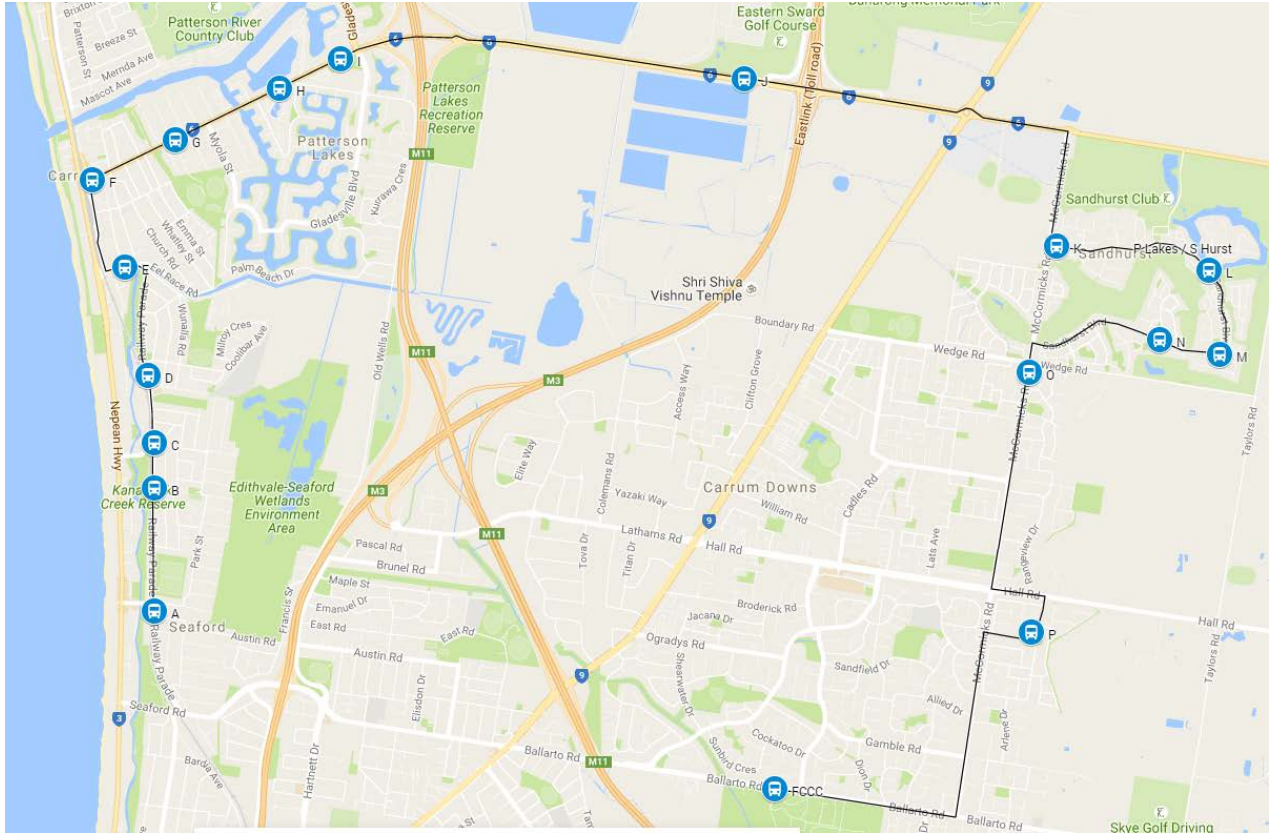

Patterson Lakes / Sandhurst Bus Timetable

Timetable

Map Reference	AM	PM	Location
Leave FCCC		3.30pm	
A	7.38am	3.45pm	Seaford Train Station (Railway Parade)
B	7.40am	3.47pm	Cnr Railway Parade and Selsey Street
C	7.42am	3.49m	Cnr Railway Parade and Armstrongs Road
D	7.44am	3.51pm	Railway Parade – Met Stop in front of shops between Coolibar Ave and Clovelly Pde
E	7.47am	3.54pm	Eel Race Road – Met stop near Kalimna Street
F	7.50am	3.57pm	Cnr Station Street and McLeod Road (Met Stop)
G	7.52am	3.59pm	Cnr McLeod Road and Graham Street (Met Stop)
H	7.54am	4.01pm	McLeod Road Met Stop (just past The Cove)
I	7.56am	4.03pm	McLeod Road Met Stop (at Lakeview Shopping

			Centre)
J	8.00am	4.07pm	CFA Training Ground Thompsons Rd
K	8.10am	4.17pm	Sandhurst Blvd (pull in parking bay btw McCormicks Rd and Barton Drive)
L	8.13am	4.20pm	Sandhurst Blvd (opp Mashie Tce near footbridge)
M	8.15am	4.22pm	Sandhurst Blvd (pull in parking bay after Cunningham Crt)
N	8.17am	4.24pm	Sandhurst Blvd (parking bay after Verdant Ave)
O	8.20am	4.27pm	Dampier Close
P	8.25am	4.32pm	Edinburgh Drive
Arrive at FCCC	8.35am		Gym Carpark

Please note:

Times listed above are departure times from each stop. Students are recommended to arrive 5 minutes earlier to ensure they do not miss the bus.