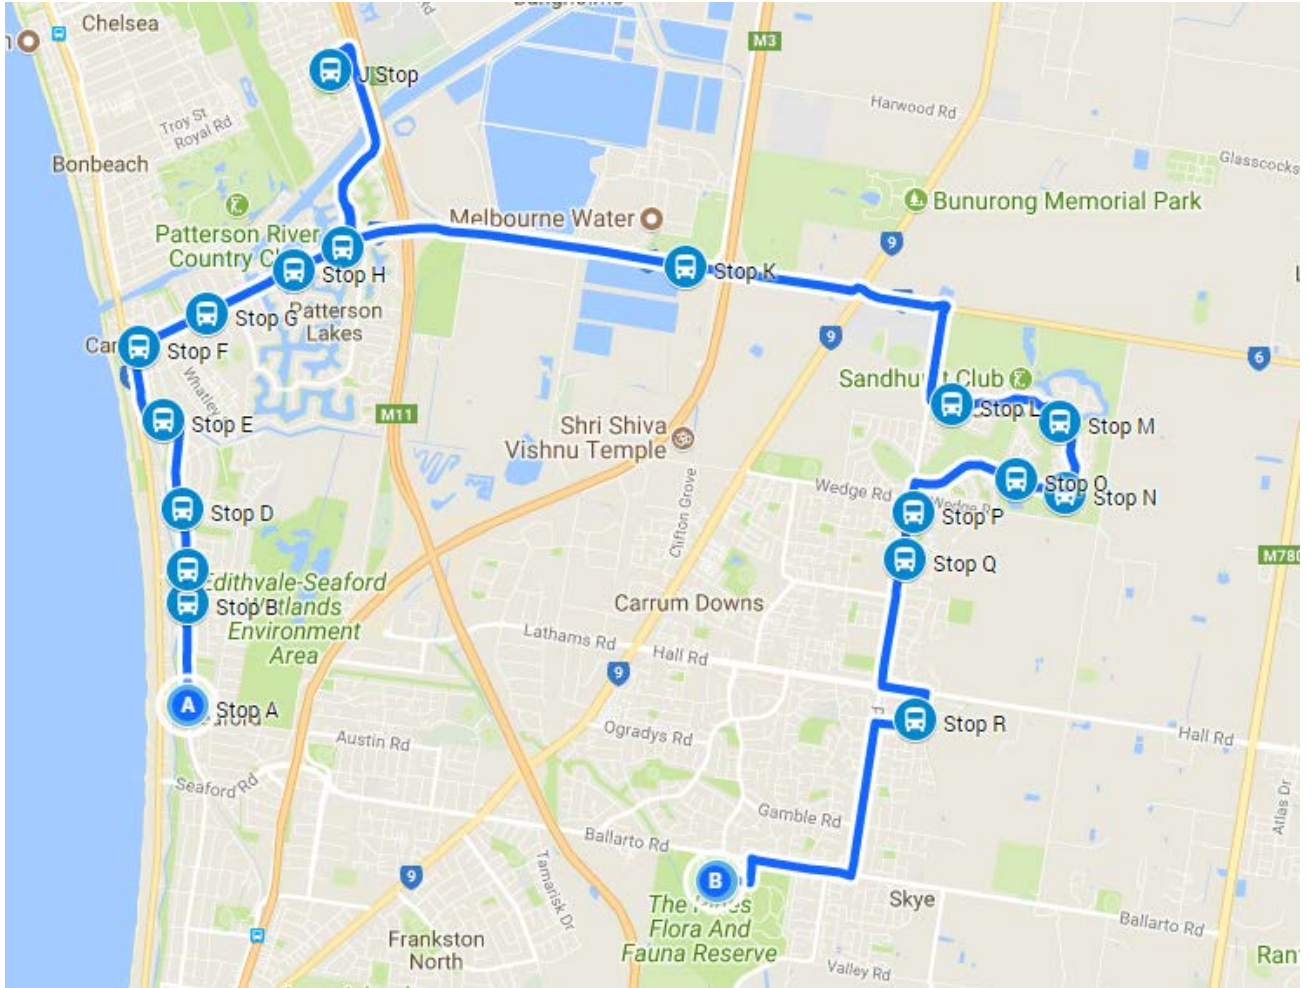

Patterson Lakes / Sandhurst Bus Timetable

Timetable

Map Reference	AM	PM	Location
Leave FCCC		3.30pm	
A	7.38am	3.45pm	Seaford Train Station (Railway Parade)
B	7.40am	3.47pm	Cnr Railway Parade and Selsey Street
C	7.41am	3.48pm	Cnr Railway Parade and Armstrongs Road
D	7.42am	3.49pm	Railway Parade – Met Stop in front of shops between Coolibar Ave and Clovelly Pde
E	7.44am	3.51pm	Eel Race Road – Met stop near Kalimna Street
F	7.46am	3.53pm	Cnr Station Street and McLeod Road (Met Stop)
G	7.48am	3.55pm	Cnr McLeod Road and Graham Street (Met Stop)
H	7.50am	3.57pm	McLeod Road Met Stop (just past The Cove)
I	7.52am	3.59pm	McLeod Road Met Stop (at Lakeview Shopping Centre)
J	7.56am	4.03pm	Harbour Rd (opposite Lady Wellington Court)
K	8.03am	4.10pm	CFA Training Ground Thompsons Rd
L	8.10am	4.17pm	Sandhurst Blvd (pull in parking bay btw McCormicks Rd and Barton Drive)
M	8.13am	4.20pm	Sandhurst Blvd (opp Mashie Tce near footbridge)
N	8.15am	4.22pm	Sandhurst Blvd (pull in parking bay after Cunningham Crt)
O	8.16am	4.24pm	Sandhurst Blvd (parking bay after Verdant Ave)
P	8.18am	4.27pm	Dampier Close
Q	8.19am	4.29pm	Carrum Downs Secondary College
R	8.20am	4.30pm	Edinburgh Drive
Arrive at FCCC	8.35am	4.45pm	Gym Carpark

Please note:

Times listed above are departure times from each stop. Students are recommended to arrive 5 minutes earlier to ensure they do not miss the bus.

New bus stop: Term 2 2018