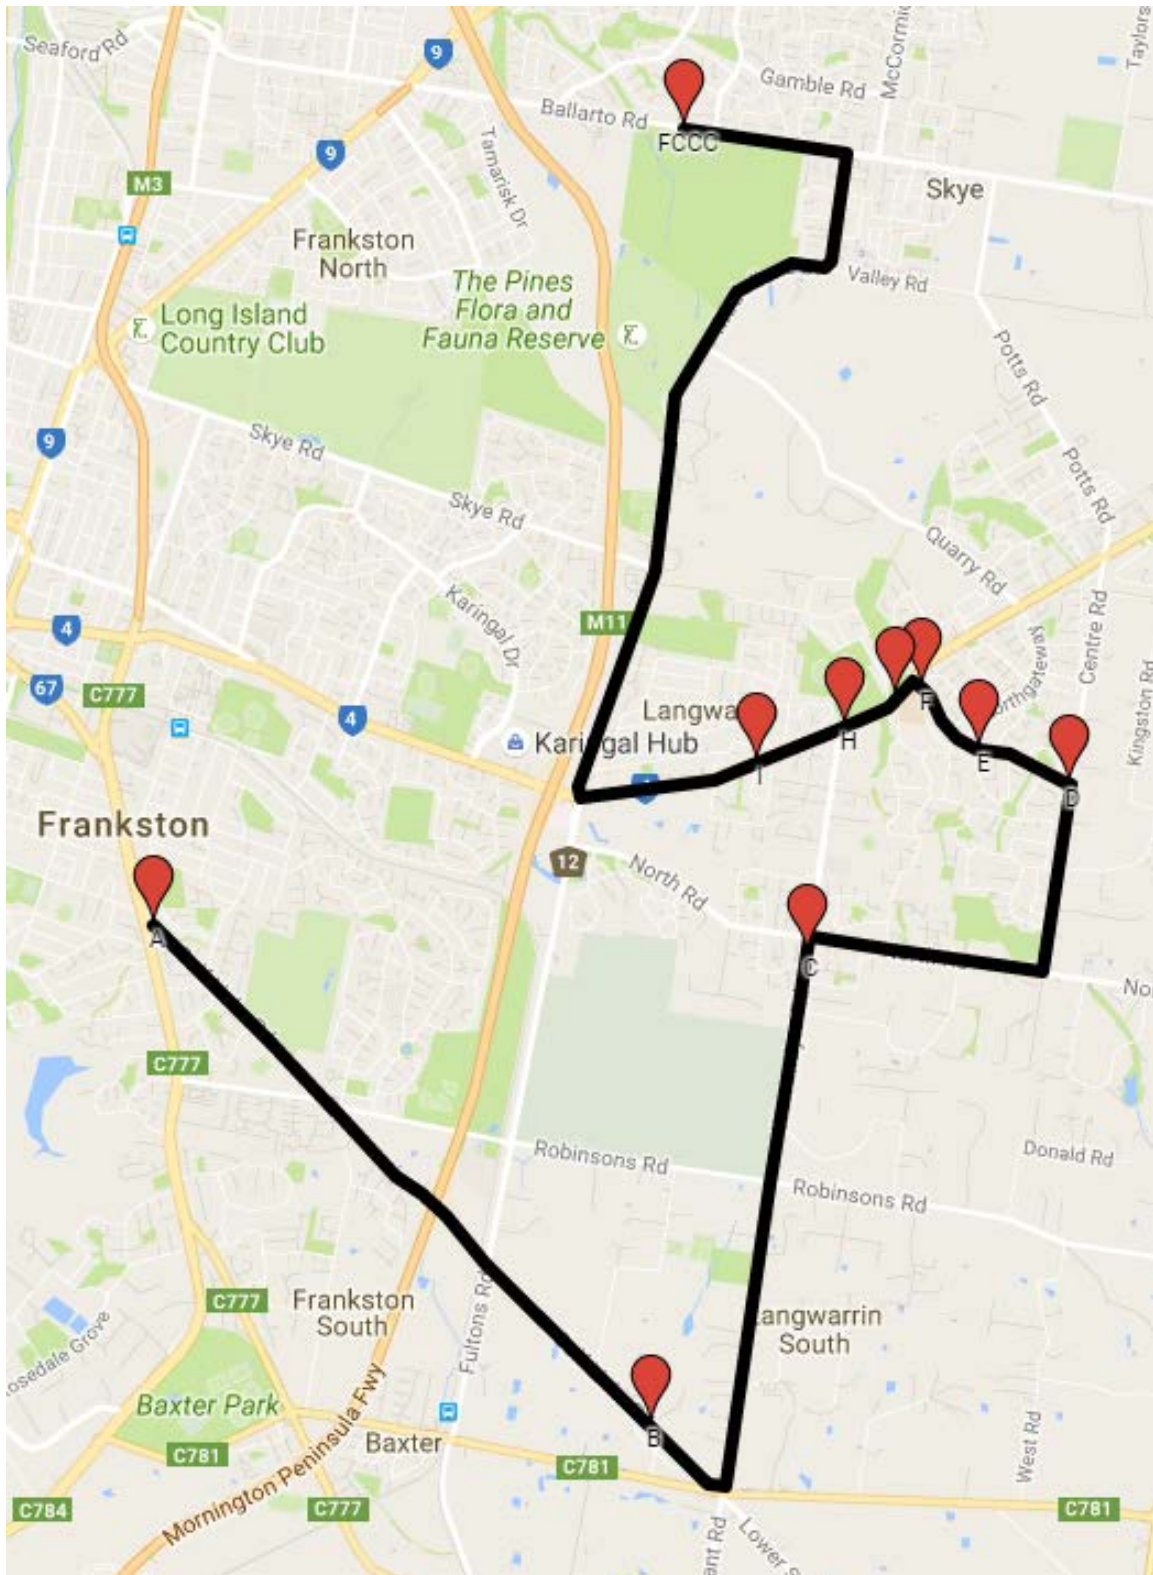

# Flinders Christian Community College Carrum Downs Campus Charter Bus Service

## Frankston Sth / Langwarrin Run

**Flinders Christian Community College  
Carrum Downs Campus Charter Bus Service**

**Frankston Sth / Langwarrin Run**

**Morning Timetable**

<b>Map Reference (see attached)</b>	<b>Time</b>	<b>Location</b>
A	7.54am	Met bus stop, Golf Links Rd Opposite McDonalds
B	8.05am	Cnr Garden Brae Crt & Golf Links Rd
C	8.11am	Met stop approx. 159 Warrandyte Rd Langwarrin
D	8.17am	Cnr Centre Road and South Gateway
E	8.18am	Cnr South Gateway and Hornsby Drive
F	8.20am	Cnr South Gateway and Jackson Drive
G	8.22am	210 Cranbourne Road Langwarrin
H	8.24am	Cnr Cranbourne/Frankston Road and Warrandyte Road
I	8.26am	Cnr Cranbourne/Frankston Road and Long Street
Arrive FCCC	8.40am	Gym Carpark

**Afternoon Timetable**

<b>Map Reference</b>	<b>Time</b>	<b>Location</b>
Depart FCCC	3.30pm	Gym Carpark
I	3.44pm	Cnr Cranbourne/Frankston Road and Long Street
H	3.46pm	Cnr Cranbourne/Frankston Road and Warrandyte Road
G	3.48pm	210 Cranbourne Road Langwarrin
F	3.50pm	Cnr South Gateway and Jackson Drive
E	3.52pm	Cnr South Gateway and Hornsby Drive
D	3.53pm	Cnr Centre Road and South Gateway
C	3.59pm	Approx. 160 Warrandyte Rd Langwarrin
B	4.05pm	Opposite Cnr Garden Brae Crt & Golf Links Rd
A	4.14pm	Met bus stop, Golf Links Rd outside McDonalds